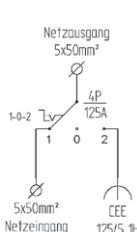

### Emergency power mains switches 1H in hard rubber housing with mounting brackets V2A

Item no. 248827

Item no. 248828

Item no. 248829

Item no. 248830

Item no.	Emergency power mains switch 16A, 1H
248827	Emergency power mains switch 16A type 3800, CEE 16/5, 2xM32
048743	Coupling plastic CEE IP44/IP54 >50V/16A/3P+N+E/1H
048663	Plug plastic CEE IP44/IP54 >50V/16A/3P+N+E/1H