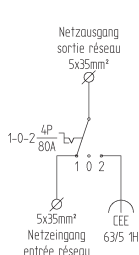

### Emergency power mains switches 1H in hard rubber housing with mounting brackets V2A

Item no. 248827

Item no. 248828

Item no. 248829

Item no. 248830

Item no.	Emergency power mains switch 16A, 1H
248827	Emergency power mains switch 16A type 3800, CEE 16/5, 2xM32
048743	Coupling plastic CEE IP44/IP54 >50V/16A/3P+N+E/1H
048663	Plug plastic CEE IP44/IP54 >50V/16A/3P+N+E/1H