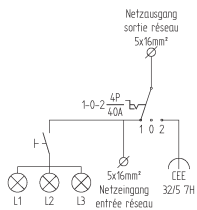

Example item no. 239817