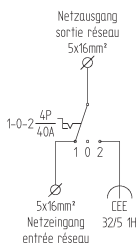

### Emergency power mains switches 1H in hard rubber housing with mounting brackets V2A

Item no. 248827

Item no. 248828

Item no. 248829

Item no. 248830

Item no.	Emergency power mains switch 16A, 1H
248827	Emergency power mains switch 16A type 3800, CEE 16/5, 2xM32
048743	Coupling plastic CEE IP44/IP54 >50V/16A/3P+N+E/1H
048663	Plug plastic CEE IP44/IP54 >50V/16A/3P+N+E/1H