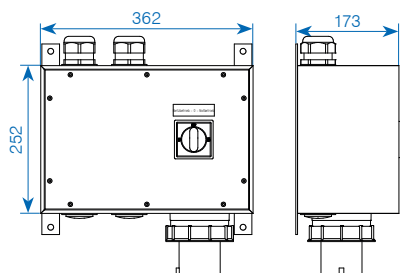

Emergency power mains switches 7H in hard rubber housing with mounting brackets V2A

Item no.	Emergency power mains switch 16A, 7H
230566	Emergency power mains switch 16A type 3800, CEE16/5, 2xM32
✓ 040327	Coupling plastic CEE IP44/IP54 500V/16A/3P+N+E/7H
✓ 021054	Plug plastic CEE IP44/IP54 500V/16A/3P+N+E/7H

Item no.	Emergency power mains switch 32A, 7H
✓ 230241	Emergency power mains switch 32A type 3800, CEE32/5/2xM32
✓ 040541	Coupling plastic CEE IP44/IP54 500V/32A/3P+N+E/7H
✓ 040539	Plug plastic CEE IP44/IP54 500V/32A/3P+N+E/7H

Item no.	Emergency power mains switch 63A, 7H
✓ 230812	Emergency power mains switch 63A type 3900, CEE63/5, 2xM40
✓ 032779	Coupling plastic CEE IP67 500V/63A/3P+N+E/7H
✓ 050752	Plug plastic CEE IP67 500V/63A/3P+N+E/7H

Item no.	Emergency power mains switch 125A, 7H
248444	Emergency power mains switch 125A type 7900, CEE125/5, 2xM63
✓ 017491	Coupling plastic CEE IP67 500V/125A/3P+N+E/7H
059085	Plug plastic CEE IP67 500V/125A/3P+N+E/7H

All emergency power mains switches (hard rubber) are optionally available with signalling light(s), pushbutton and/or RCD.

Dimensions hard rubber housing Type 3800

Type 3900

Type 7900