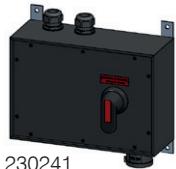

Item no. 230241