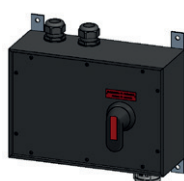

### Emergency power mains switches 1H in hard rubber housing with mounting brackets V2A

Item no. 248827

Item no. 248828

Item no. 248829

Item no. 248830

Item no.	Emergency power mains switch 16A, 1H
248827	Emergency power mains switch 16A type 3800, CEE 16/5, 2xM32
048743	Coupling plastic CEE IP44/IP54 >50V/16A/3P+N+E/1H
048663	Plug plastic CEE IP44/IP54 >50V/16A/3P+N+E/1H