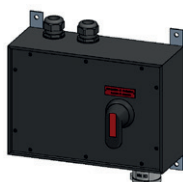

### Emergency power mains switches 1H in hard rubber housing with mounting brackets V2A

Item no. 248827

Item no. 248828

Item no. 248829

Item no. 248830

Item no.	Emergency power mains switch 16A, 1H
248827	Emergency power mains switch 16A type 3800, CEE 16/5, 2xM32
048743	Coupling plastic CEE IP44/IP54 >50V/16A/3P+N+E/1H
048663	Plug plastic CEE IP44/IP54 >50V/16A/3P+N+E/1H