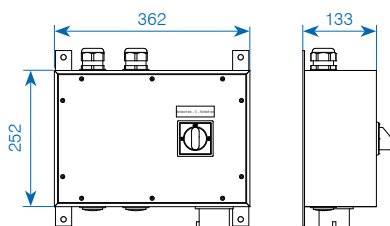

### Dimensions hard rubber housing Type 3800