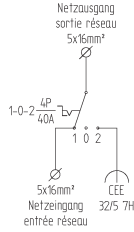

Item no. 230812