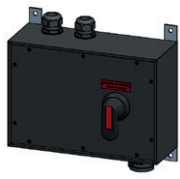

Emergency power mains switches 7H in hard rubber housing with mounting brackets V2A

Item no. 230566