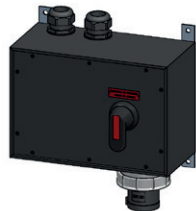

## Emergency power mains switches 7H in hard rubber housing with mounting brackets V2A

Item no. 230566

Item no. 230241

Item no. 230812

Item no. 248444

Item no.	Emergency power mains switch 16A, 7H
230566	Emergency power mains switch 16A type 3800, CEE16/5, 2xM32
✓ 040327	Coupling plastic CEE IP44/IP54 500V/16A/3P+N+E/7H
✓ 021054	Plug plastic CEE IP44/IP54 500V/16A/3P+N+E/7H