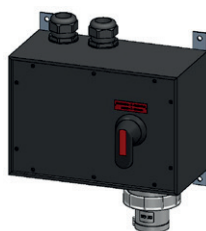

### Emergency power mains switches 1H in hard rubber housing with mounting brackets V2A

Item no. 248827

Item no. 248828

Item no. 248829

Item no. 248830

Item no.	Emergency power mains switch 16A, 1H
248827	Emergency power mains switch 16A type 3800, CEE 16/5, 2xM32
048743	Coupling plastic CEE IP44/IP54 >50V/16A/3P+N+E/1H
048663	Plug plastic CEE IP44/IP54 >50V/16A/3P+N+E/1H

Item no.	Emergency power mains switch 32A, 1H
248828	Emergency power mains switch 32A type 3800, CEE 32/5, 2xM32
157880	Coupling plastic CEE IP44/IP54 >50V/32A/3P+N+E/1H
100680	Plug plastic CEE IP44/IP54 >50V/32A/3P+N+E/1H