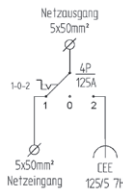

## Emergency power mains switches 7H in hard rubber housing with mounting brackets V2A

Item no. 230566

Item no. 230241

Item no. 230812

Item no. 248444

Item no.	Emergency power mains switch 16A, 7H
230566	Emergency power mains switch 16A type 3800, CEE16/5, 2xM32
✓ 040327	Coupling plastic CEE IP44/IP54 500V/16A/3P+N+E/7H
✓ 021054	Plug plastic CEE IP44/IP54 500V/16A/3P+N+E/7H