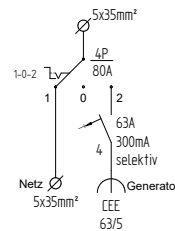

Emergency power mains switches 7H in hard rubber housing with mounting brackets V2A

Item no.	Emergency power mains switch 16A, 7H
230566	Emergency power mains switch 16A type 3800, CEE16/5, 2xM32
✓ 040327	Coupling plastic CEE IP44/IP54 500V/16A/3P+N+E/7H
✓ 021054	Plug plastic CEE IP44/IP54 500V/16A/3P+N+E/7H

Item no.	Emergency power mains switch 32A, 7H
✓ 230241	Emergency power mains switch 32A type 3800, CEE32/5/2xM32
✓ 040541	Coupling plastic CEE IP44/IP54 500V/32A/3P+N+E/7H
✓ 040539	Plug plastic CEE IP44/IP54 500V/32A/3P+N+E/7H

Item no.	Emergency power mains switch 63A, 7H
✓ 230812	Emergency power mains switch 63A type 3900, CEE63/5, 2xM40
✓ 032779	Coupling plastic CEE IP67 500V/63A/3P+N+E/7H
✓ 050752	Plug plastic CEE IP67 500V/63A/3P+N+E/7H

Item no.	Emergency power mains switch 125A, 7H
248444	Emergency power mains switch 125A type 7900, CEE125/5, 2xM63
✓ 017491	Coupling plastic CEE IP67 500V/125A/3P+N+E/7H
059085	Plug plastic CEE IP67 500V/125A/3P+N+E/7H

All emergency power mains switches (hard rubber) are optionally available with signalling light(s), pushbutton and/or RCD.

Dimensions hard rubber housing Type 3800

Type 3900

Type 7900