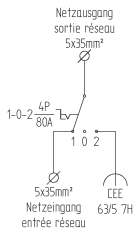

## Emergency power mains switches 7H in hard rubber housing with mounting brackets V2A

Item no. 230566

Item no. 230241

Item no. 230812

Item no. 248444

Item no.	Emergency power mains switch 16A, 7H
230566	Emergency power mains switch 16A type 3800, CEE16/5, 2xM32
✓ 040327	Coupling plastic CEE IP44/IP54 500V/16A/3P+N+E/7H
✓ 021054	Plug plastic CEE IP44/IP54 500V/16A/3P+N+E/7H