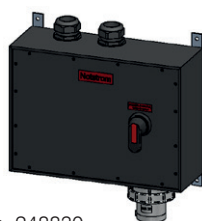

### Emergency power mains switches 1H in hard rubber housing with mounting brackets V2A

Item no. 248827

Item no. 248828

Item no. 248829

Item no. 248830

Item no.	Emergency power mains switch 16A, 1H
248827	Emergency power mains switch 16A type 3800, CEE 16/5, 2xM32
048743	Coupling plastic CEE IP44/IP54 >50V/16A/3P+N+E/1H
048663	Plug plastic CEE IP44/IP54 >50V/16A/3P+N+E/1H

Item no.	Emergency power mains switch 32A, 1H
248828	Emergency power mains switch 32A type 3800, CEE 32/5, 2xM32
157880	Coupling plastic CEE IP44/IP54 >50V/32A/3P+N+E/1H
100680	Plug plastic CEE IP44/IP54 >50V/32A/3P+N+E/1H

Item no.	Emergency power mains switch 63A, 1H
✓ 248829	Emergency power mains switch 63A type 3900, CEE63/5, 2xM40
✓ 162617	Coupling plastic CEE IP67 >50V/63A/3P+N+E/1H
✓ 028491	Plug plastic CEE IP67 >50V/63A/3P+N+E/1H