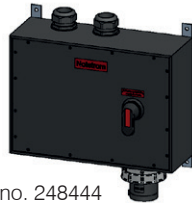

## Emergency power mains switches 7H in hard rubber housing with mounting brackets V2A

Item no. 230566

Item no. 230241

Item no. 230812

Item no. 248444

Item no.	Emergency power mains switch 16A, 7H
230566	Emergency power mains switch 16A type 3800, CEE16/5, 2xM32
✓ 040327	Coupling plastic CEE IP44/IP54 500V/16A/3P+N+E/7H
✓ 021054	Plug plastic CEE IP44/IP54 500V/16A/3P+N+E/7H

Item no.	Emergency power mains switch 32A, 7H
✓ 230241	Emergency power mains switch 32A type 3800, CEE32/5/2xM32
✓ 040541	Coupling plastic CEE IP44/IP54 500V/32A/3P+N+E/7H
✓ 040539	Plug plastic CEE IP44/IP54 500V/32A/3P+N+E/7H